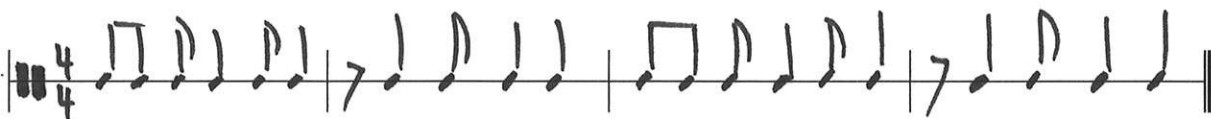

# Cabaza + Guiro: Schwierigkeitsgrade

---

Note 4

Note 4.5

Note 5

Note 5.5

Note 6