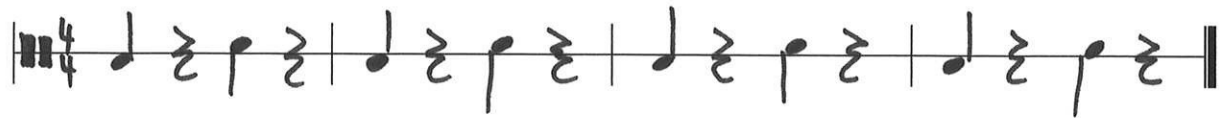

Congas + Djembé + Bongos: Schwierigkeitsgrade

Note 4