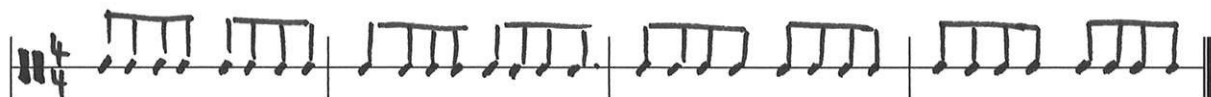

# Claves + Cowbell + Schellenring: Schwierigkeitsgrade

---

Note 4

Note 4.5

Note 5

Note 5.5

Note 6

# Cabaza + Guiro: Schwierigkeitsgrade

---

Note 4

Note 4.5

Note 5

Note 5.5

Note 6