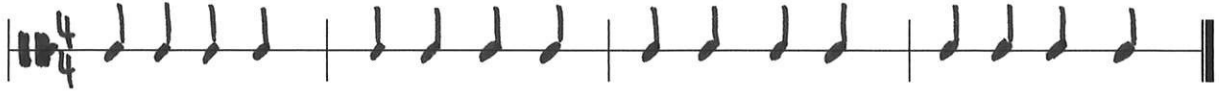

# Claves + Cowbell + Schellenring: Schwierigkeitsgrade

---

Note 4

Note 4.5

Note 5

Note 5.5

Note 6

# Cabaza + Guiro: Schwierigkeitsgrade

---

Note 4

Note 4.5

Note 5

Note 5.5

Note 6