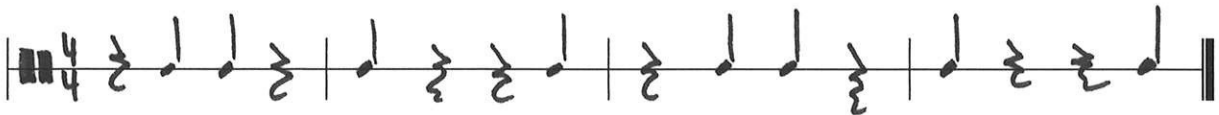

# Claves + Cowbell + Schellenring: Schwierigkeitsgrade

---

Note 4

Note 4.5

Note 5

Note 5.5

Note 6

# Cabaza + Guiro: Schwierigkeitsgrade

---

Note 4

Note 4.5

Note 5

Note 5.5

Note 6